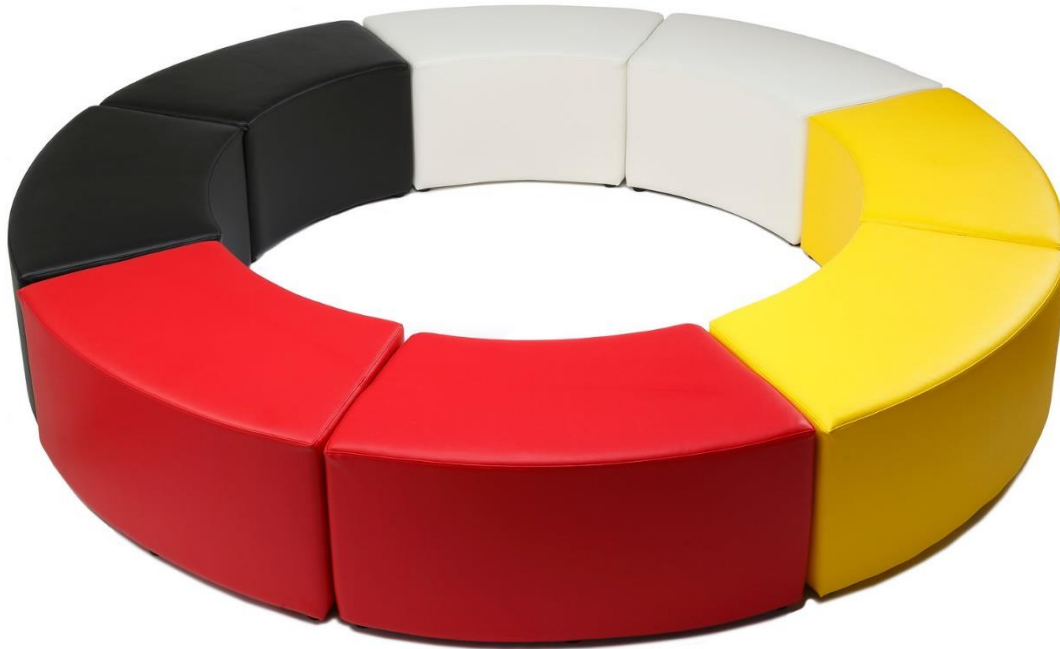

# Rosa Bench

## Specifications

<b>Outside Curve</b>	37.7"
<b>Inside Curve</b>	23.5"
<b>Diameter</b>	8 feet
<b>Overall Height</b>	18" - 16" - 14"
<b>Rubber Foot</b>	3/4"